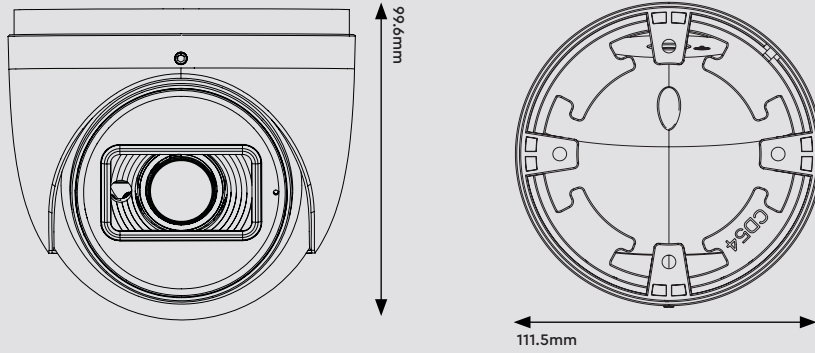

Dimensions

Accessories